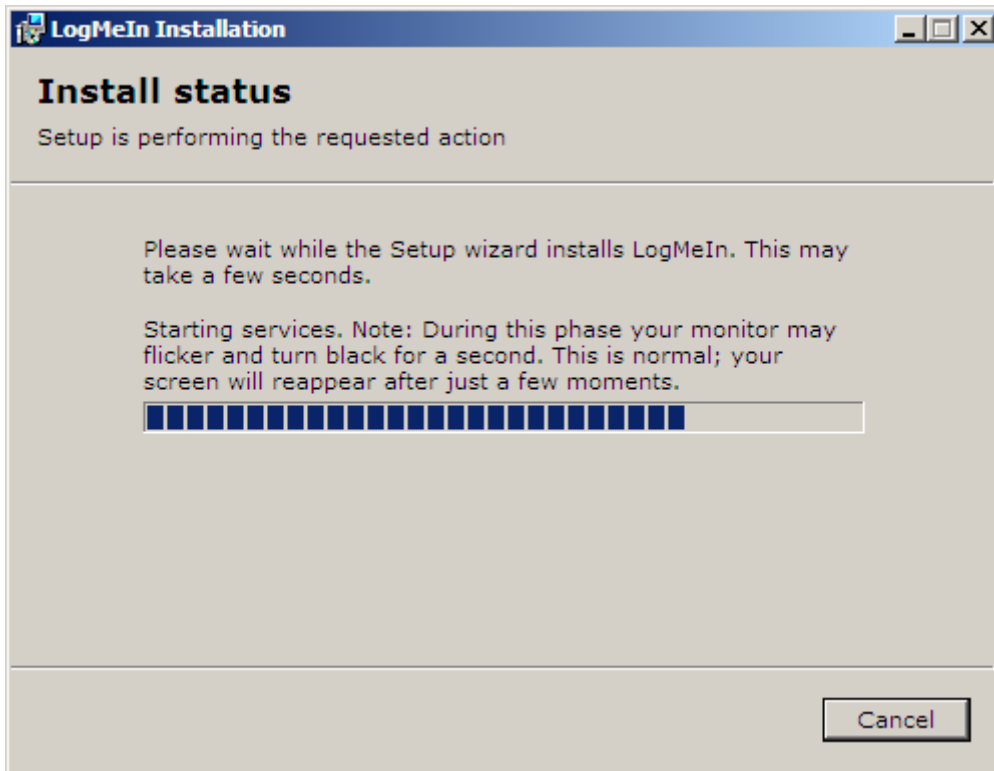

**Click 'Next'**

**The software is installing**

**Your monitor WILL flash – don't worry**

**Click Finish**

**Congratulations! Now we can remote control your computer!**