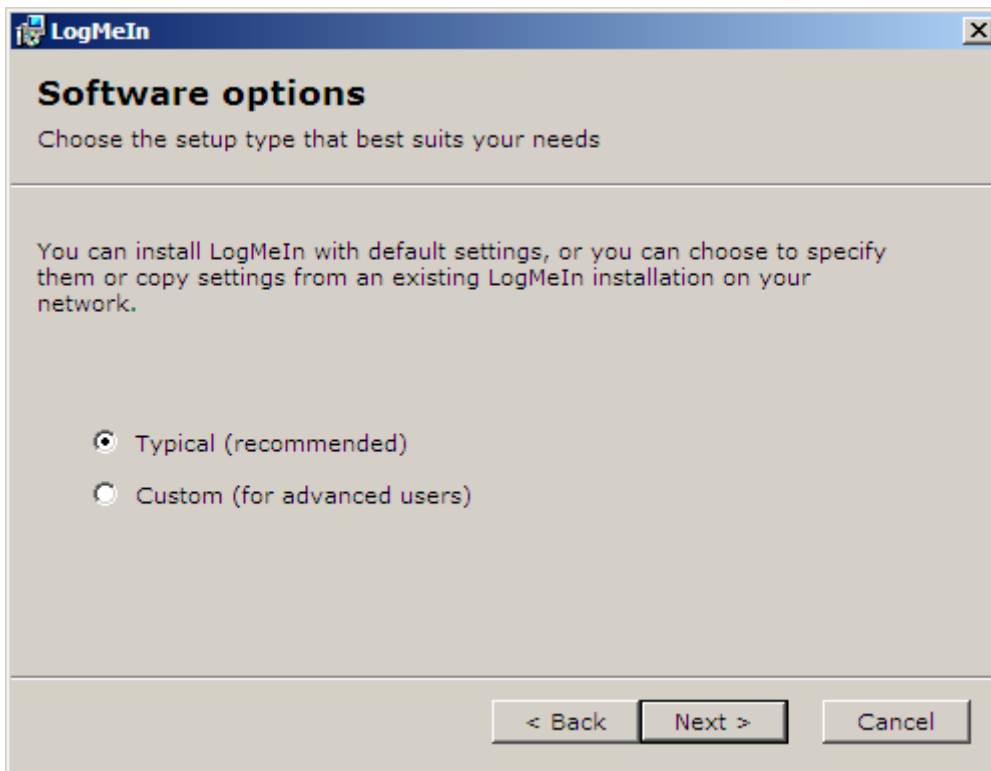

Click 'Next'

Click 'I Agree'

**Click 'Next'**

**Enter your first and last name  
Click 'Next'**

**LogMeIn**

### Computer Access Code

Since LogMeIn allows access to your computer over the Internet, you need to protect this PC with a Computer Access Code. Please use something that would be hard to guess, and is at least 8 characters long.