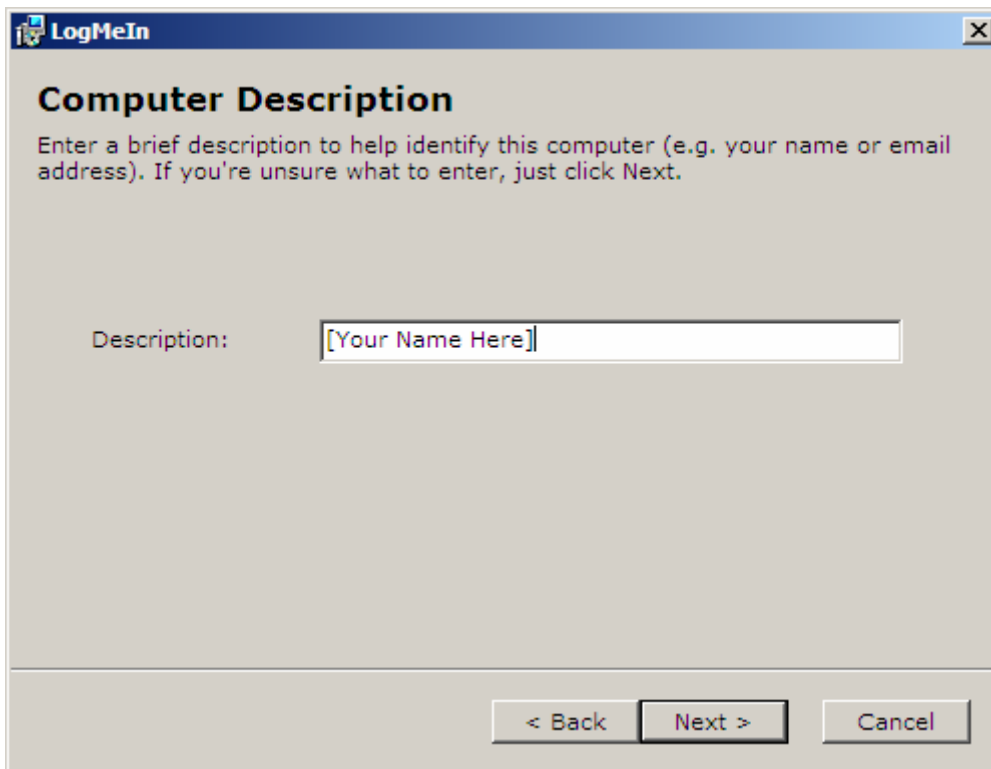

Click 'Next'

Click 'I Agree'

**Click 'Next'**

**Enter your first and last name  
Click 'Next'**

**LogMeIn**

### Computer Access Code

Since LogMeIn allows access to your computer over the Internet, you need to protect this PC with a Computer Access Code. Please use something that would be hard to guess, and is at least 8 characters long.