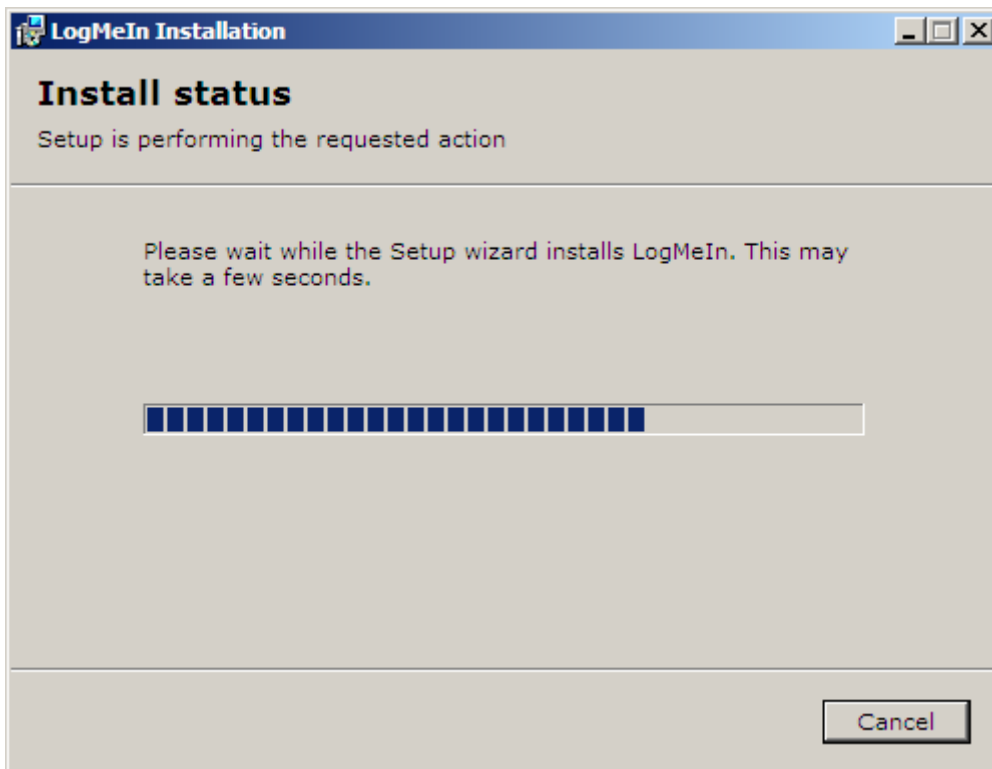

**Click 'Next'**

**The software is installing**

**Your monitor WILL flash – don't worry**

**Click Finish**

**Congratulations! Now we can remote control your computer!**