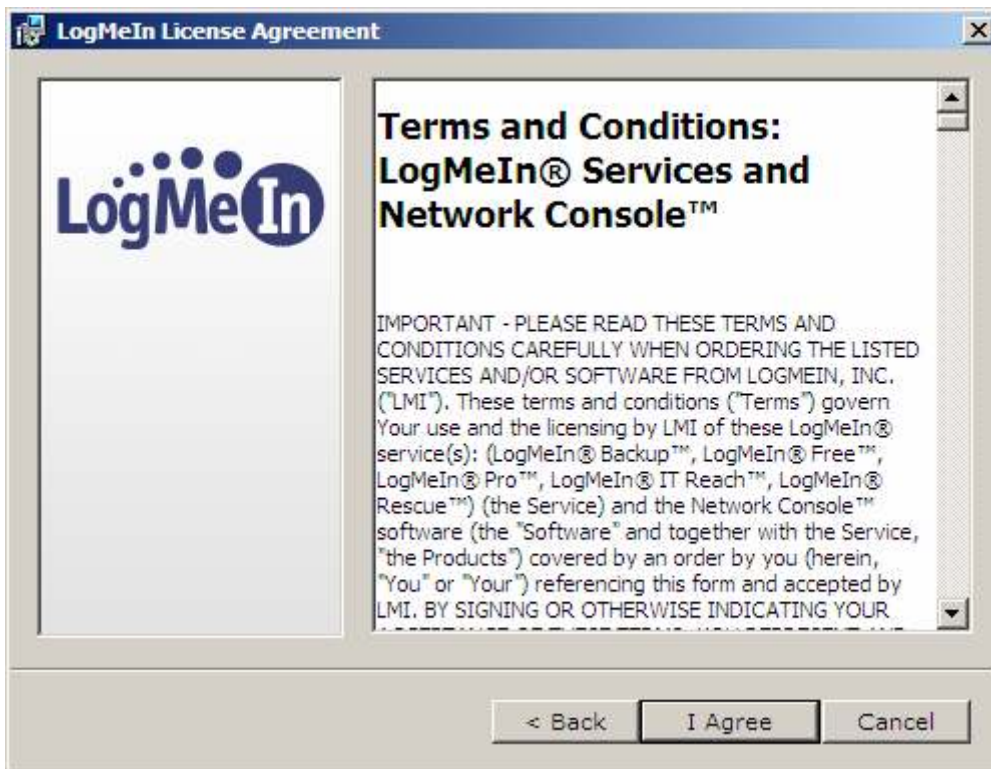

Click 'Next'

Click 'I Agree'

**Click 'Next'**

**Enter your first and last name  
Click 'Next'**

**LogMeIn**

### Computer Access Code

Since LogMeIn allows access to your computer over the Internet, you need to protect this PC with a Computer Access Code. Please use something that would be hard to guess, and is at least 8 characters long.